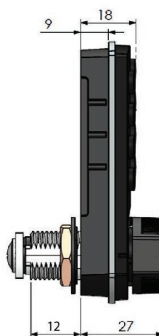

Closed handle indicator

Open handle indicator

Semi-flush Mounting Option

- > Material: Body: Advanced engineering plastic / Locking system: Metal
- > Colour: Black / White
- > Function: There are 9 different programming options together with personal and locker mode operations options.
- > Standarts: IP54 rated when used with door gasket., Electric and Electronic Equipment It is in compliance with RoHS 2011/65/EU & 28300 Electric and Electronic wastes directives. It is in compliance with PAH AfPS GS 2014:01 directives
- > Application direction: Right / Left compatible and 4 directions positioning
- > Door thickness: Max. 20-22 mm
- > Assembly: By screwing with hexagonal nut and fixing screw

# ACCESSORIES

	Product Name	Product Code
1	Mounting screw wood, for 5/8" - 3/4" (16 - 18mm) wood thickness	050 030 1283
2	Mounting screw lamin, for 1/2" (10 - 12mm) wood thickness	050 030 1282
3	Mounting screw metal, for 3/16" (0- 5mm) wood thickness	050 030 1281
4	Straight Cam 7/8" (22mm axle)	050 038 1211
5	Straight Cam 1-1/2" (38mm axle)	050 038 1202
6	Cam Screw (M4x10mm)	050 030 1258
7	Straight Cam (7/8" aks, 1/4" offset)	050 038 1218
8	Central Locking Pin (12,7mm aks, Q:6mm, H:30mm)	050 038 1266
9	Mounting Nut (M16x1,5mm)	050 038 1159
10	Strike Plate (34x22x10 mm) and crewsi (3,5x12mm)	011 550 1137
11	Lock R/L Stop Cam	050 038 1166
12	Adaptor Washer- 5/8" to 3/4" (16mm to 19mm)	050 033 1162
13	Adaptor Washer- 5/8" to 7/8" (16mm to 22mm)	050 033 1163
14	Flush Mounting Plate (0,7mm DKP Plate)	050 031 1155
15	Lock Outside Metal Protector	011 550 1174
16	Nexus Android Tablet with hopinlock (NFC)	024 010 0058
17	Proximity Card (without printed)	060 010 1189
18	Proximity Card (double side printed)	011 680 0570
19	Proximity Keychain (without printed)	060 010 1191
20	Proximity Wristband	060 010 1210
21	Mifare Card (without printed)	060 010 1207
22	Mifare Card (double side printed)	011 680 0637
23	Mifare Wristband	060 010 1208