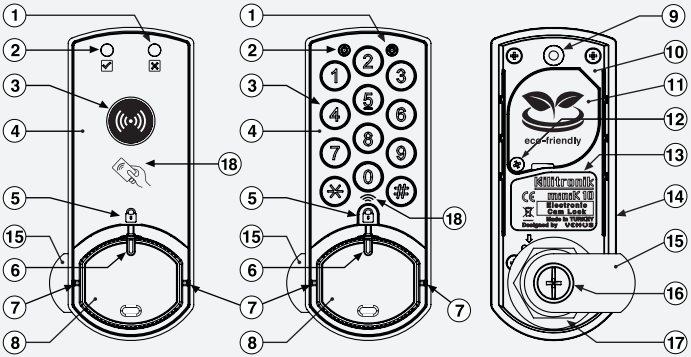

- > Smallest electronic locker lock in the world with its dimensions
- > Environmentally friendly with battery life of up to 10 years
- > Surface and semi-flush mounting option
- > Easy and fast installation
- > Easily applicable instead of existing mechanical locks in your cabinets
- > No additional handle required
- > Red or green indicator allows you to see the open or locked state of the cabinet

eco-friendly

10 YEAR

1. Red LED	Emergency Battery Back Up	12. Battery Cover Screw
2. Green LED		13. ID Label
3. Keypad		14. Hand Knob Frame
4. Lock Body		15. Cam
5. Closing Position		16. Cam Screw
6. Handle Indicator		17. Mounting Nut, R/L Stop Cam
7. Opening Position		18. hopinlock, Card, Bluetooth © Compatibility indicator
8. Handle		
9. Mounting Screw		
10. Lock Body		
11. Battery Cover