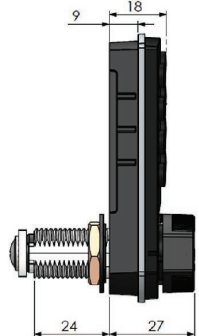

Closed handle indicator

Open handle indicator

Semi-flush Mounting Option

- > Material: Body: Advanced engineering plastic / Locking system: Metal
- > Colour: Black / White
- > Function: There are 9 different programming options together with personal and locker mode operations options.
- > Standarts: IP54 rated when used with door gasket., Electric and Electronic Equipment It is in compliance with RoHS 2011/65/EU & 28300 Electric and Electronic wastes directives. It is in compliance with PAH AfPS GS 2014:01 directives
- > Application direction: Right / Left compatible and 4 directions positioning
- > Door thickness: Max. 20-22 mm
- > Assembly: By screwing with hexagonal nut and fixing screw

# ACCESSORIES

	Product Name	Product Code
1	Mounting screw wood, for 5/8" - 3/4" (16 - 18mm) wood thickness	050 030 1283
2	Mounting screw lamin, for 1/2" (10 - 12mm) wood thickness	050 030 1282
3	Mounting screw metal, for 3/16" (0- 5mm) wood thickness	050 030 1281
4	Straight Cam 7/8" (22mm axle)	050 038 1211
5	Straight Cam 1-1/2" (38mm axle)	050 038 1202
6	Cam Screw (M4x10mm)	050 030 1258
7	Straight Cam (7/8" aks, 1/4" offset)	050 038 1218
8	Central Locking Pin (12,7mm aks, Q:6mm, H:30mm)	050 038 1266
9	Mounting Nut (M16x1,5mm)	050 038 1159
10	Strike Plate (34x22x10 mm) and crewsi (3,5x12mm)	011 550 1137
11	Lock R/L Stop Cam	050 038 1166
12	Adaptor Washer- 5/8" to 3/4" (16mm to 19mm)	050 033 1162
13	Adaptor Washer- 5/8" to 7/8" (16mm to 22mm)	050 033 1163
14	Flush Mounting Plate (0,7mm DKP Plate)	050 031 1155
15	Lock Outside Metal Protector	011 550 1174
16	Nexus Android Tablet with hopinlock (NFC)	024 010 0058
17	Proximity Card (without printed)	060 010 1189
18	Proximity Card (double side printed)	011 680 0570
19	Proximity Keychain (without printed)	060 010 1191
20	Proximity Wristband	060 010 1210
21	Mifare Card (without printed)	060 010 1207
22	Mifare Card (double side printed)	011 680 0637
23	Mifare Wristband	060 010 1208