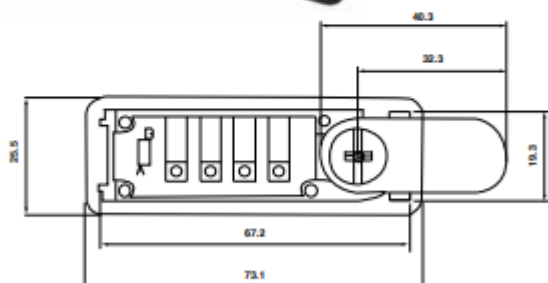

MECHANICAL LOCKS

COMBINATION LOCK

4 DIGIT COMBINATION LOCK

Timber Doors

- > Features: 4 digit combination lock - for timber doors
- > Function: Combination - 4 digits
- > Material: Body: Plastic
Latch: Steel
- > For door thickness (mm): 13-21
- > Finish: Black

	Cat. No.
Left	231.67.254
Right	231.67.244

Packing: 1 piece

Supplied with:
> Fixing Material

Accessories for combination lock

Inspection key

	Cat. No.
	231.67.246

Packing: 1 piece

Metal Doors

- > Features: 4 digit combination lock - for metal doors
- > Function: Combination - 4 digits
- > Material: Body: Plastic
Latch: Steel
- > For door thickness (mm): 9-13
- > Finish: Black

	Cat. No.
Left	231.67.255
Right	231.67.245