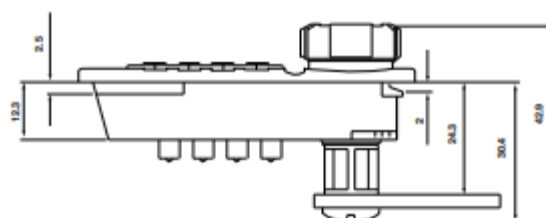

MECHANICAL LOCKS

COMBINATION LOCK

4 DIGIT COMBINATION LOCK

Timber Doors

- > Features: 4 digit combination lock - for timber doors
- > Function: Combination - 4 digits
- > Material: Body: Plastic
Latch: Steel
- > For door thickness (mm): 13-21
- > Finish: Black

	Cat. No.
Left	231.67.254
Right	231.67.244

Packing: 1 piece

Supplied with:
> Fixing Material

Accessories for combination lock

Inspection key

	Cat. No.
	231.67.246

Packing: 1 piece

Metal Doors

- > Features: 4 digit combination lock - for metal doors
- > Function: Combination - 4 digits
- > Material: Body: Plastic
Latch: Steel
- > For door thickness (mm): 9-13
- > Finish: Black

	Cat. No.
Left	231.67.255
Right	231.67.245