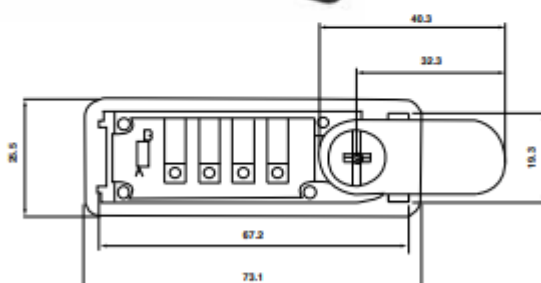

MECHANICAL LOCKS

COMBINATION LOCK

4 DIGIT COMBINATION LOCK

Timber Doors

- > Features: 4 digit combination lock - for timber doors
- > Function: Combination - 4 digits
- > Material: Body: Plastic
Latch: Steel
- > For door thickness (mm): 13-21
- > Finish: Black

	Cat. No.
Left	231.67.254
Right	231.67.244

Packing: 1 piece

Supplied with:
> Fixing Material

Accessories for combination lock

Inspection key

	Cat. No.
	231.67.246

Packing: 1 piece

Metal Doors

- > Features: 4 digit combination lock - for metal doors
- > Function: Combination - 4 digits
- > Material: Body: Plastic
Latch: Steel
- > For door thickness (mm): 9-13
- > Finish: Black

	Cat. No.
Left	231.67.255
Right	231.67.245