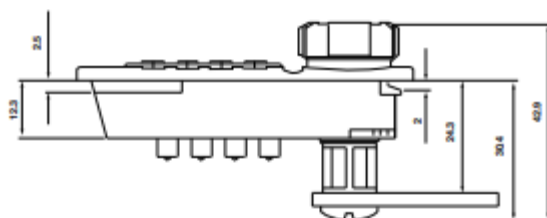

MECHANICAL LOCKS

COMBINATION LOCK

4 DIGIT COMBINATION LOCK

Timber Doors

- > Features: 4 digit combination lock - for timber doors
- > Function: Combination - 4 digits
- > Material: Body: Plastic
Latch: Steel
- > For door thickness (mm): 13-21
- > Finish: Black

	Cat. No.
Left	231.67.254
Right	231.67.244

Packing: 1 piece

Supplied with:
> Fixing Material

Accessories for combination lock

Inspection key

	Cat. No.
	231.67.246

Packing: 1 piece

Metal Doors

- > Features: 4 digit combination lock - for metal doors
- > Function: Combination - 4 digits
- > Material: Body: Plastic
Latch: Steel
- > For door thickness (mm): 9-13
- > Finish: Black

	Cat. No.
Left	231.67.255
Right	231.67.245